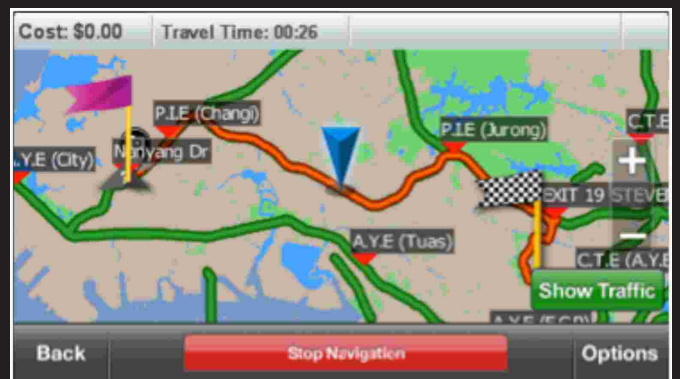

Rich 3-D interface in night mode

Smartest RDS-TMC service for real-time traffic

Traffic alerts, Lane & Junction view, ERP warnings...

Multiple Navigation views

Route Summary with estimated cost and travel time

Food data from ShowNearby - find a good place to eat...

... even local ones

Specially created Junction Views for Singapore.

Stunning full-screen junction view - never miss a turn!

Specially brought to you
eastgear™