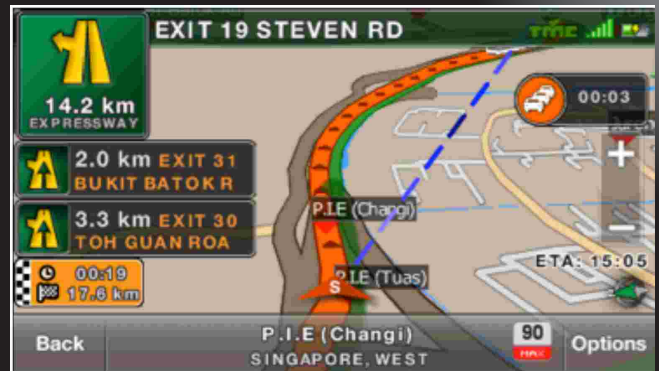

Full List of all Traffic Information

Colour-coded roads show extent of traffic

GALACTIO V8 INTELLIGENT SYSTEM UPGRADE

Tomorrow's Advanced Intelligent Navigation System is here

Pop-ups incidents along your route with estimated delay

Total delay calculation

Incidents along the route: Detour as you wish, or Detour all

Live Weather Information

Colour-coded Parking Information (Full, Almost Full)

Green is good; red is not!

Latest fuel prices for all leading brands