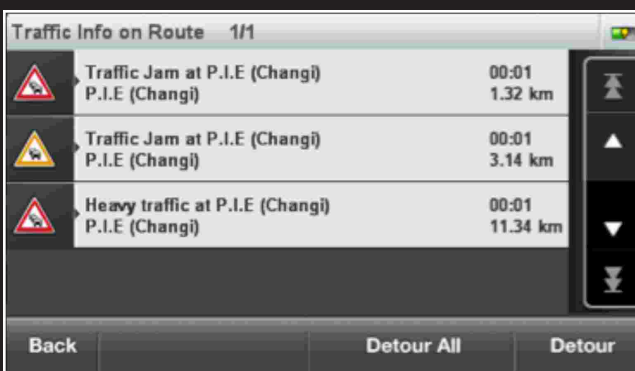

Multi Language support - MALAY

Multi Language support - CHINESE

Alerts for ERP Gantries en-route with distance

Alert shows ERP cost at the gantry

Route Summary

Professional local voices and localized text to speech

Full List of all Traffic Information

Colour-coded roads show extent of traffic

GALACTIO V8 INTELLIGENT SYSTEM UPGRADE

Tomorrow's Advanced Intelligent Navigation System is here

Pop-ups incidents along your route with estimated delay

Total delay calculation

Incidents along the route: Detour as you wish, or Detour all

Live Weather Information

Colour-coded Parking Information (Full, Almost Full)

Green is good; red is not!

Latest fuel prices for all leading brands