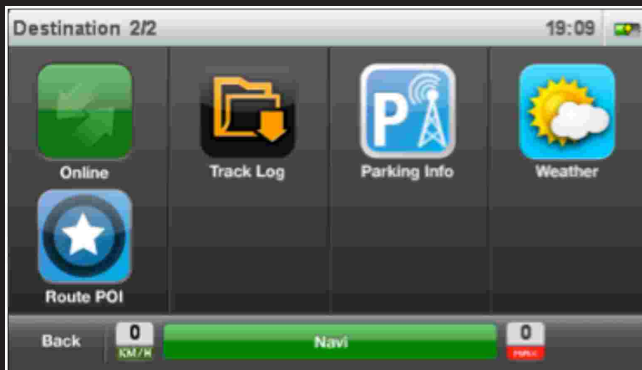

GALACTIO V8 INTELLIGENT SYSTEM UPGRADE

Tomorrow's Advanced Intelligent Navigation System is here

Get more with Online Features by synchronizing