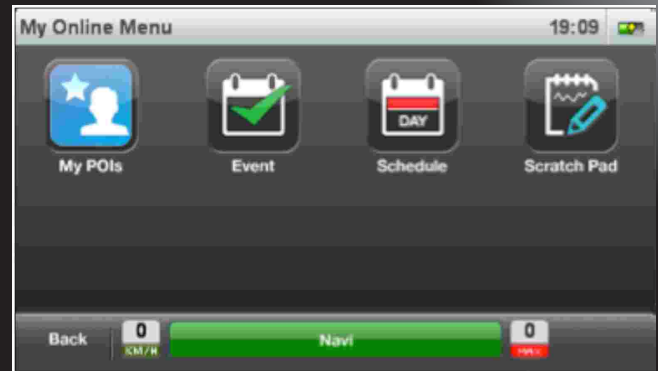

Online favourites, temporary locations, events and your Google Calendar