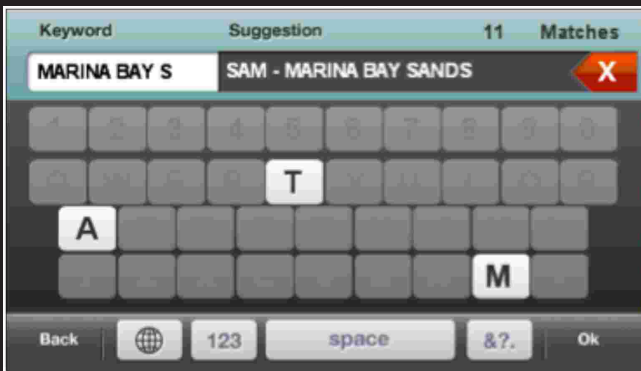

GALACTIO V8 INTELLIGENT SYSTEM UPGRADE

Tomorrow's Advanced Intelligent Navigation System is here

Predictive Text Keyboard - no more mistakes!