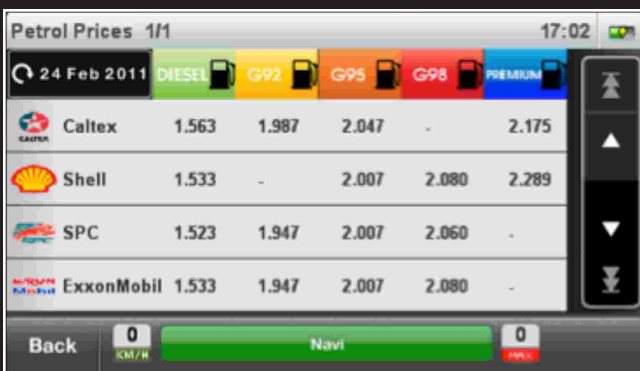

Full List of all Traffic Information

Colour-coded roads show extent of traffic

GALACTIO V8 INTELLIGENT SYSTEM UPGRADE

Tomorrow's Advanced Intelligent Navigation System is here

Pop-ups incidents along your route with estimated delay

Total delay calculation

Incidents along the route: Detour as you wish, or Detour all

Live Weather Information

Colour-coded Parking Information (Full, Almost Full)

Green is good; red is not!

Latest fuel prices for all leading brands