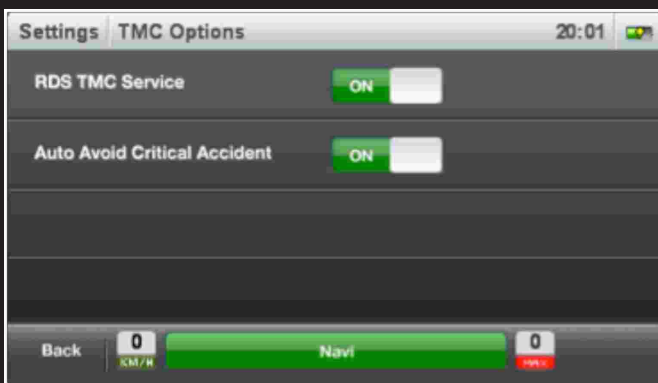

GALACTIO V8 INTELLIGENT SYSTEM UPGRADE

Tomorrow's Advanced Intelligent Navigation System is here

Galactio V8 – Intuitive: Easy to use

Multiple route types – Avoid traffic, save on ERP costs!

Rich 3-D interface in day mode

Rich 3-D interface in night mode

Smartest RDS-TMC service for real-time traffic

Traffic alerts, Lane & Junction view, ERP warnings...

Multiple Navigation views

Route Summary with estimated cost and travel time