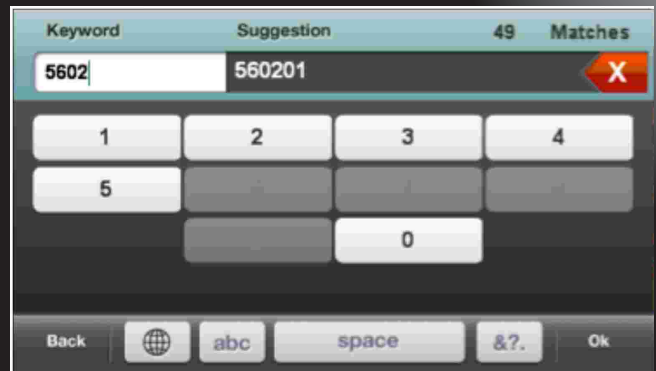

Predictive Postal code search